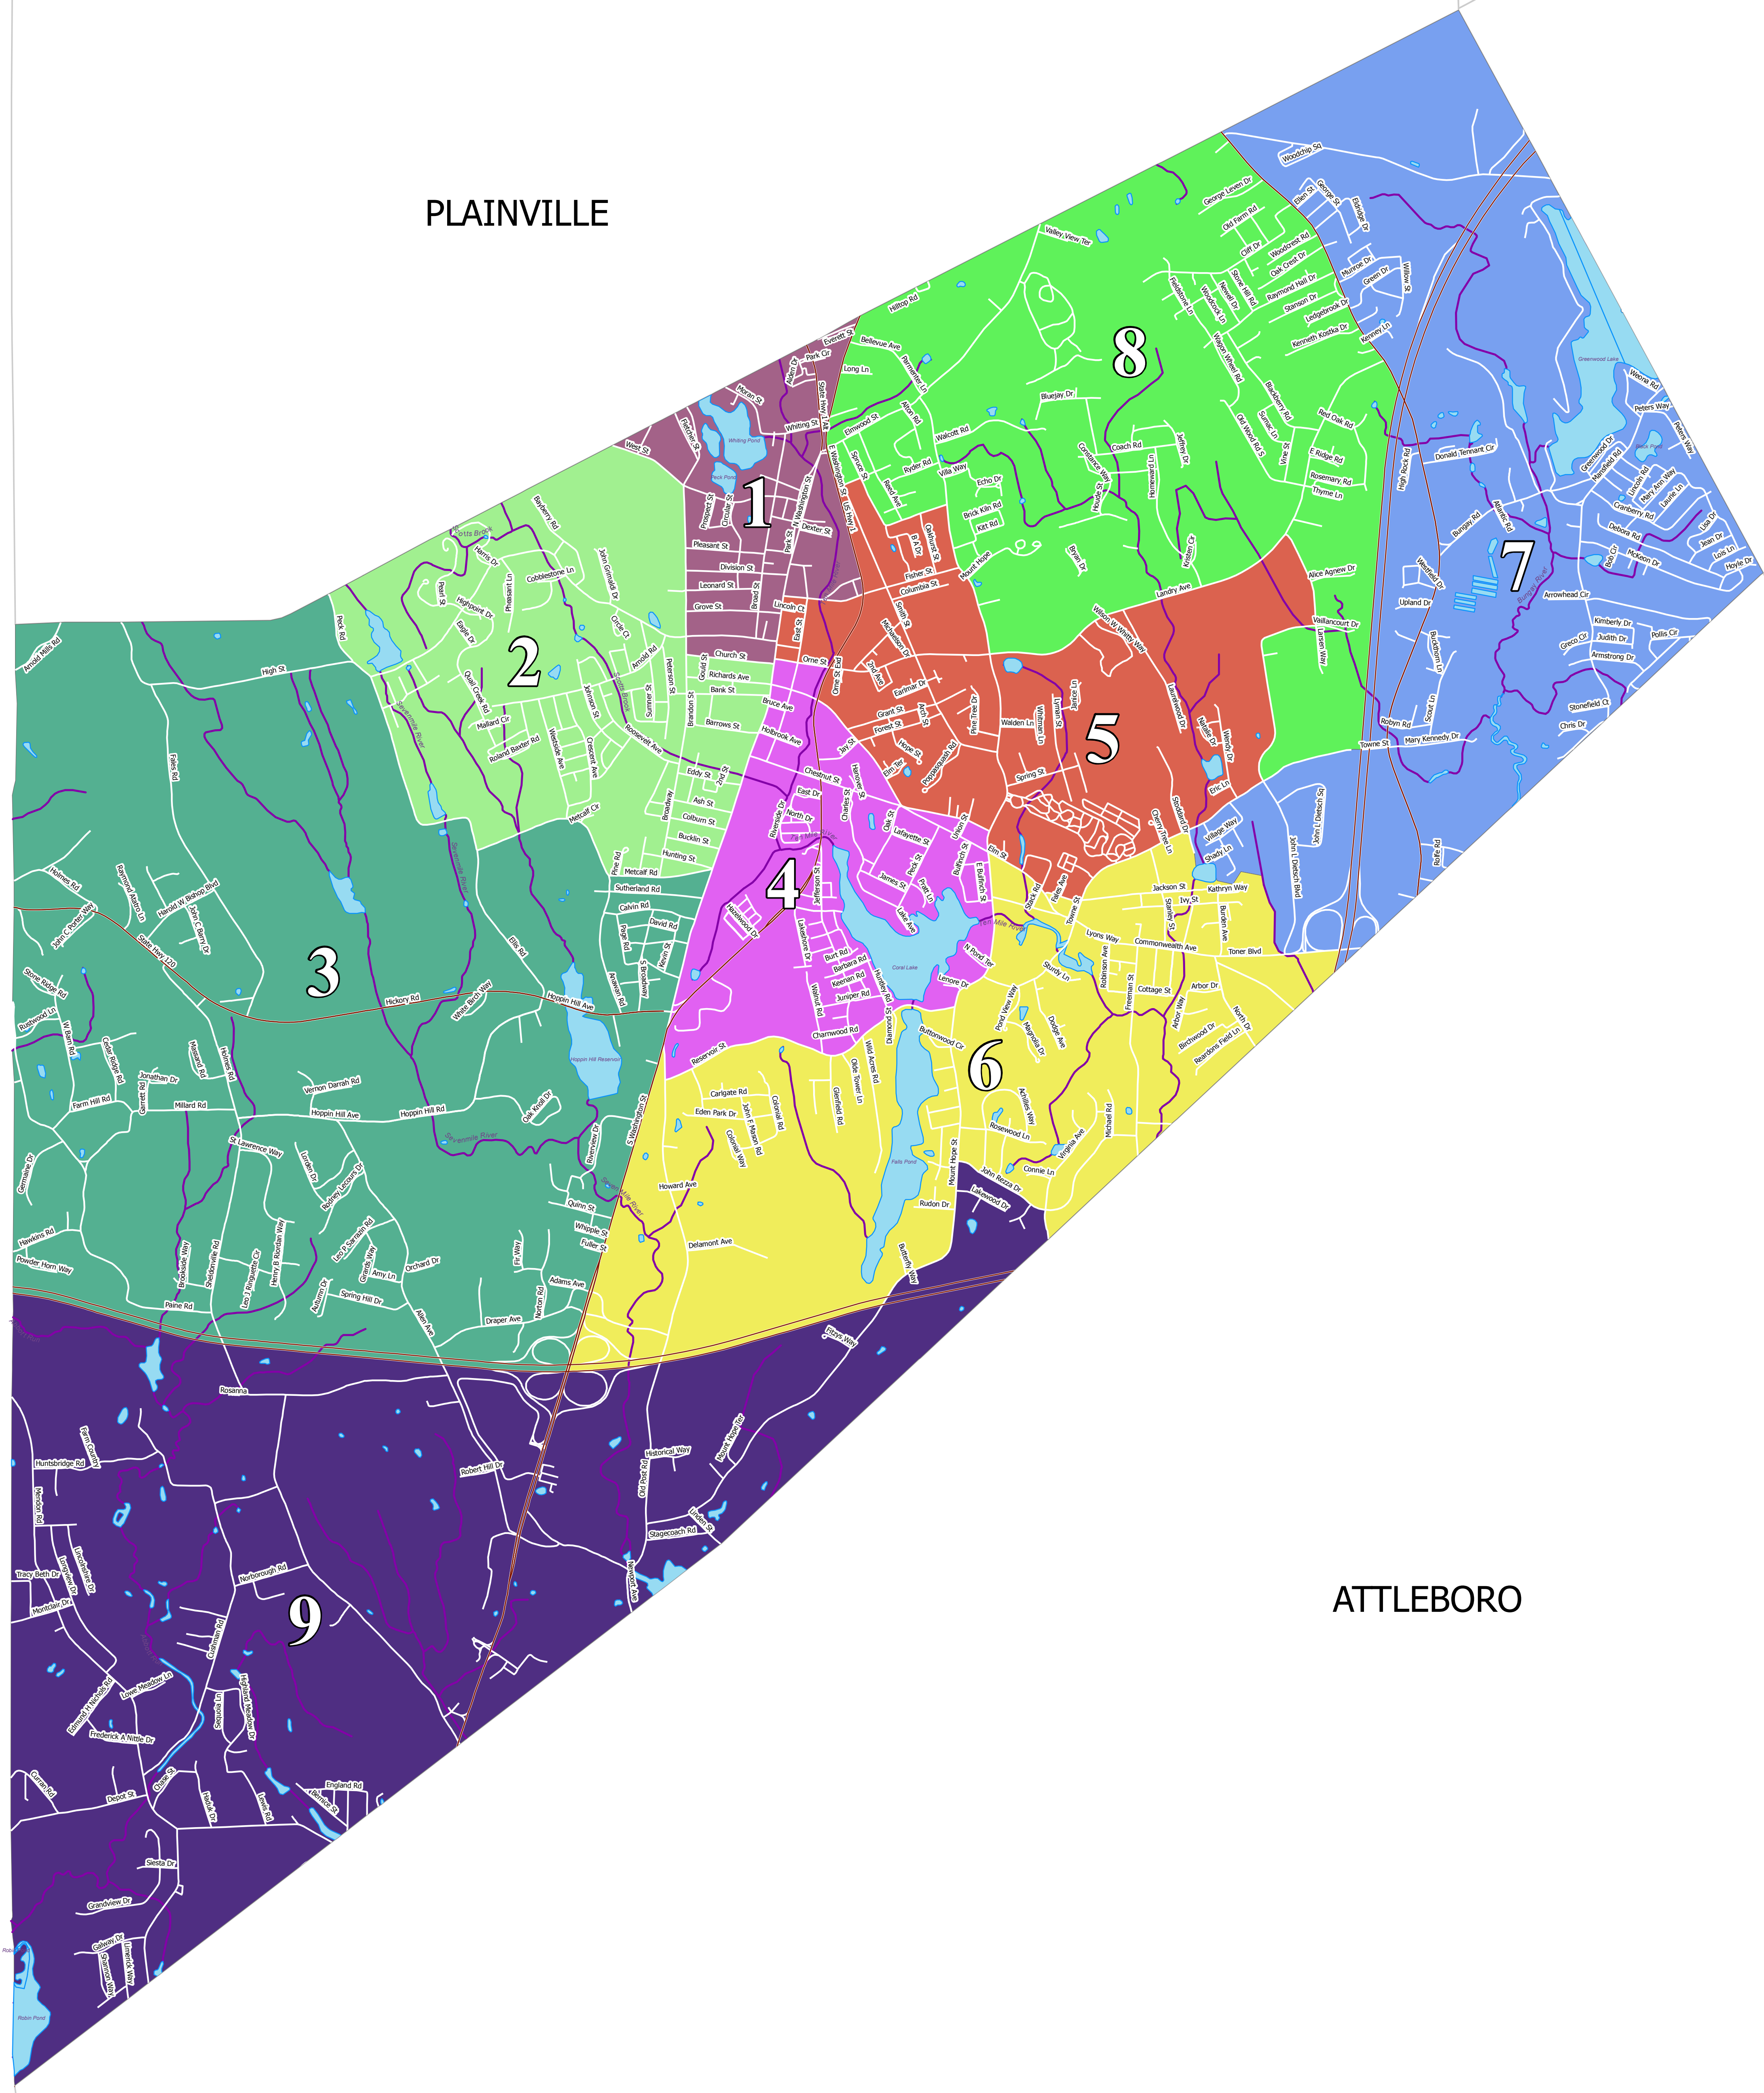

# The Town of North Attleborough

Map Prepared for the Town of North Attleborough  
 Courtesy of William F. Galvin, Census Liaison  
 Population is based on the official U.S. 2010 Census block-level data.

Minimum 5%	Target Population	Maximum 5%
3,030	3,190	3,350

**2010 Population - - 28,712**  
 Boundaries effective December 31, 2011