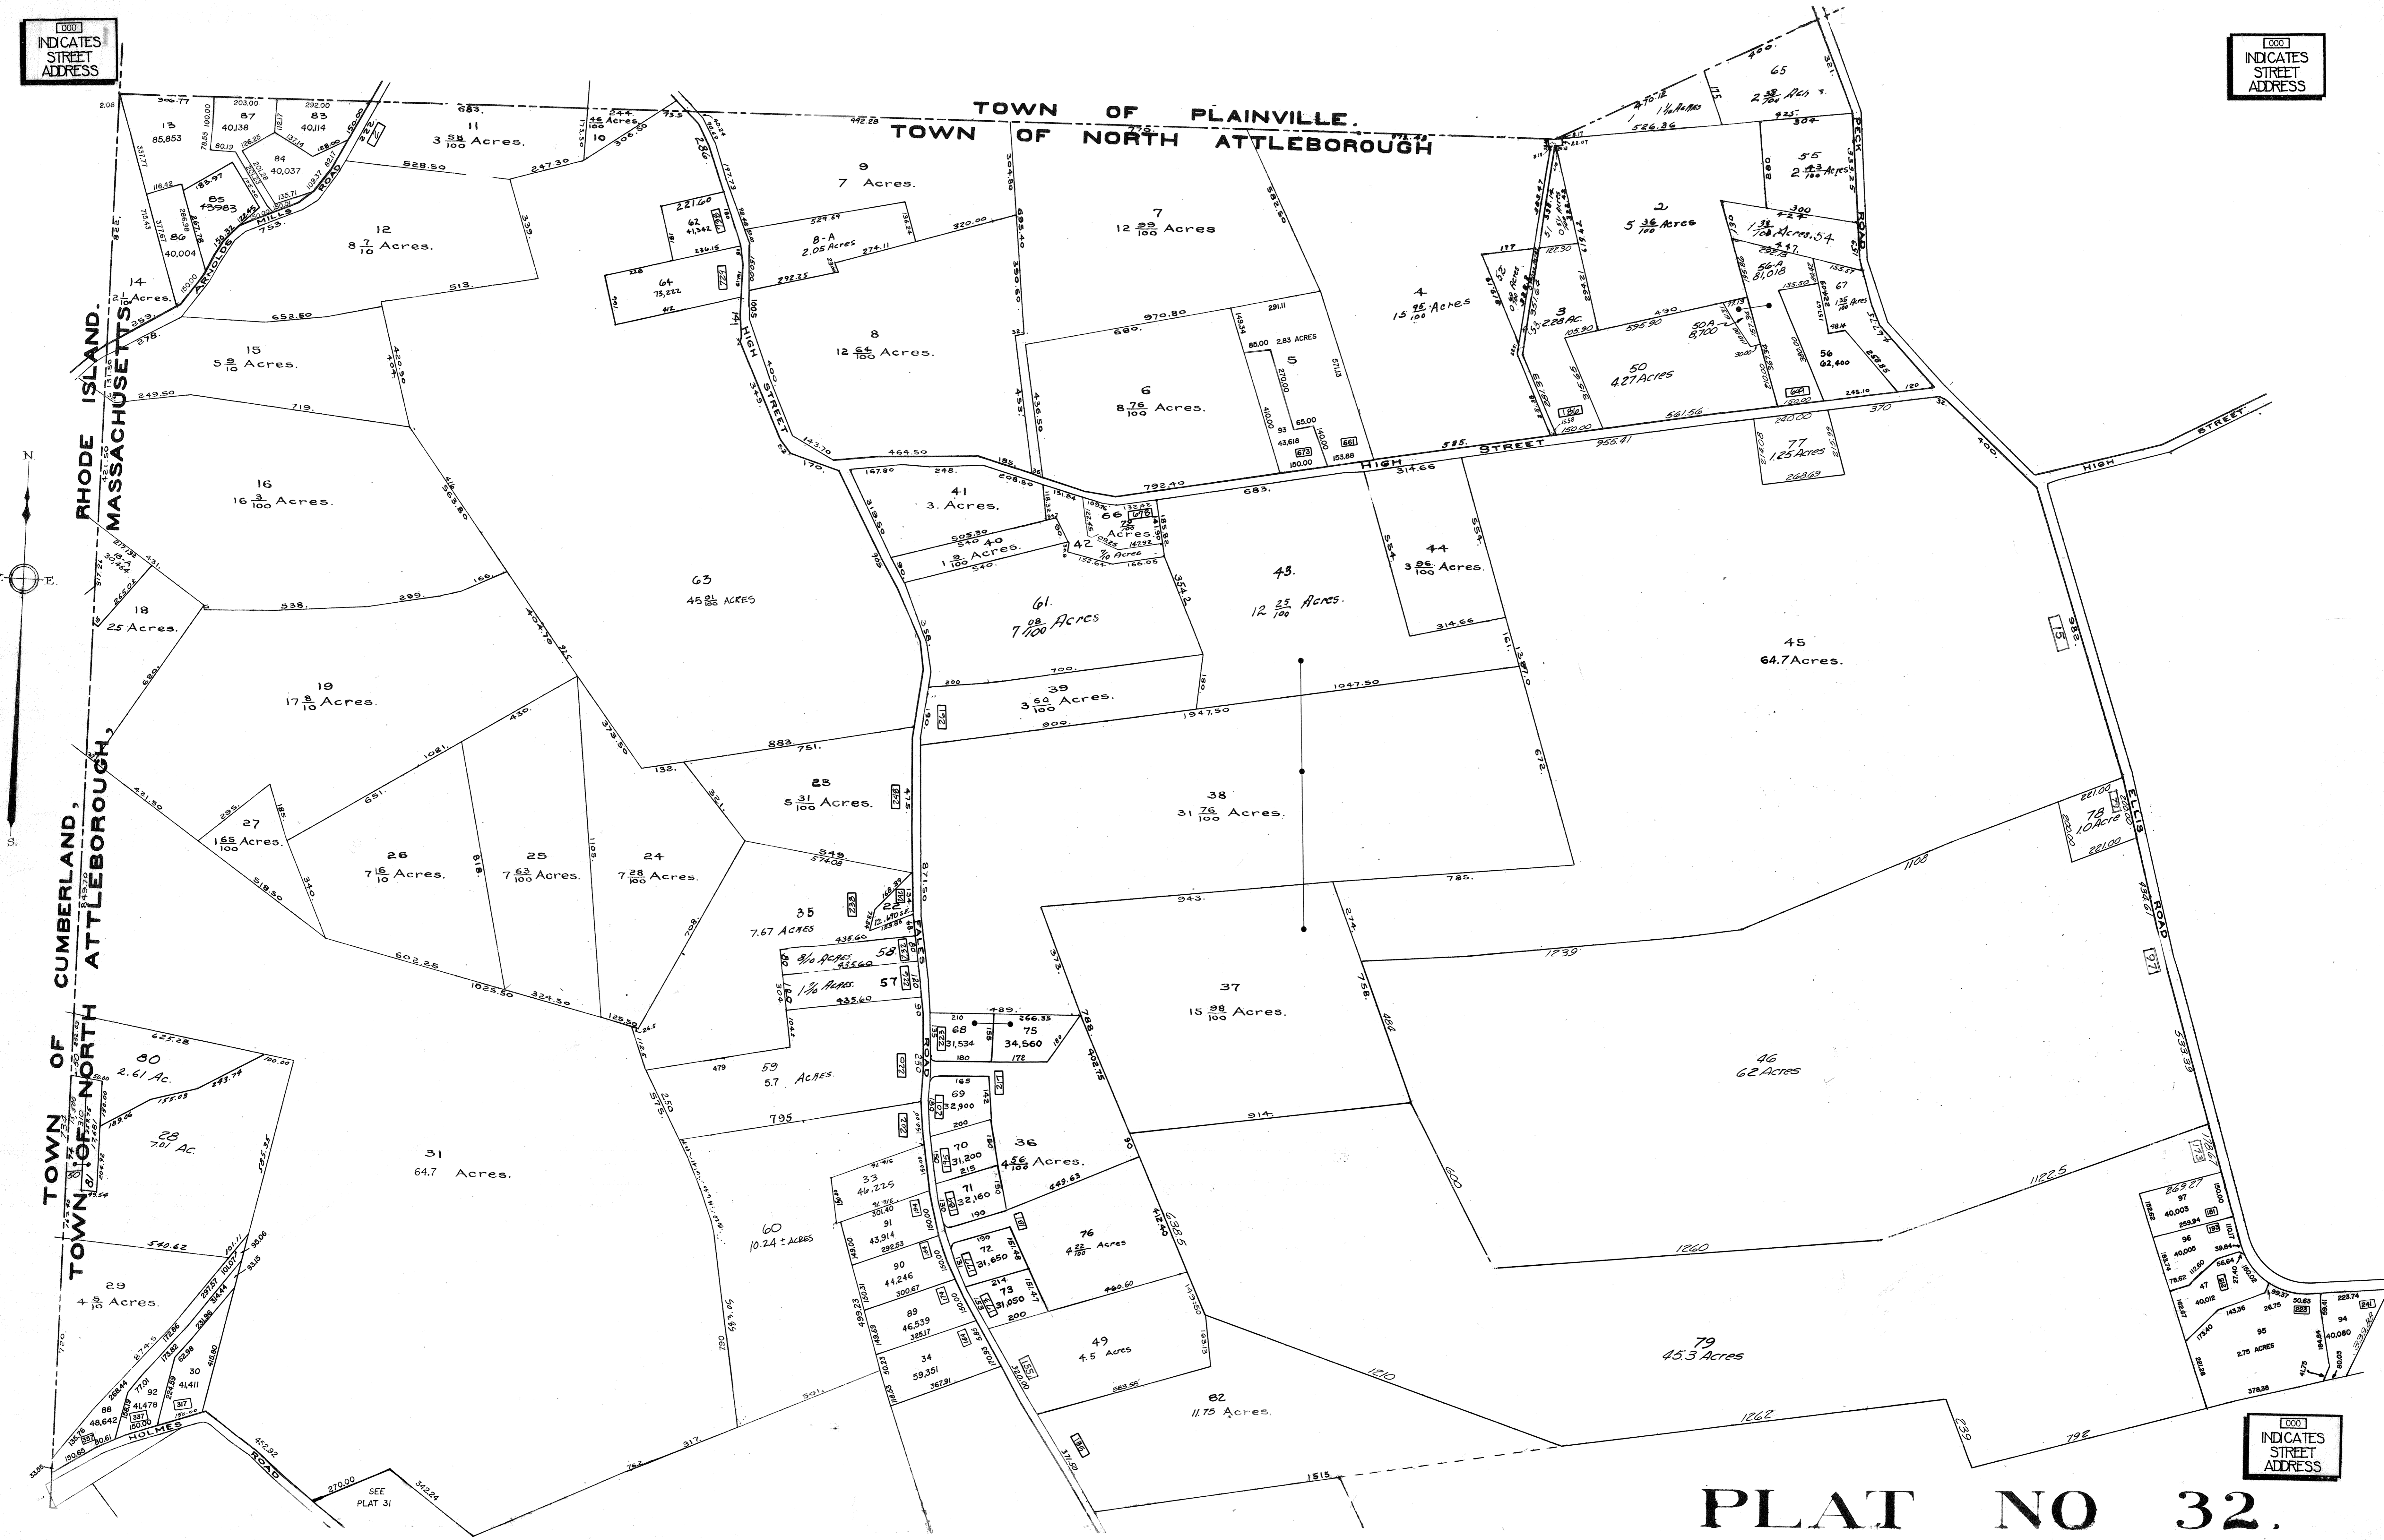

INDICATES STREET ADDRESS

INDICATES STREET ADDRESS

TOWN OF PLAINVILLE.
TOWN OF NORTH ATTLEBOROUGH

PLAT NO 32.

INDICATES STREET ADDRESS