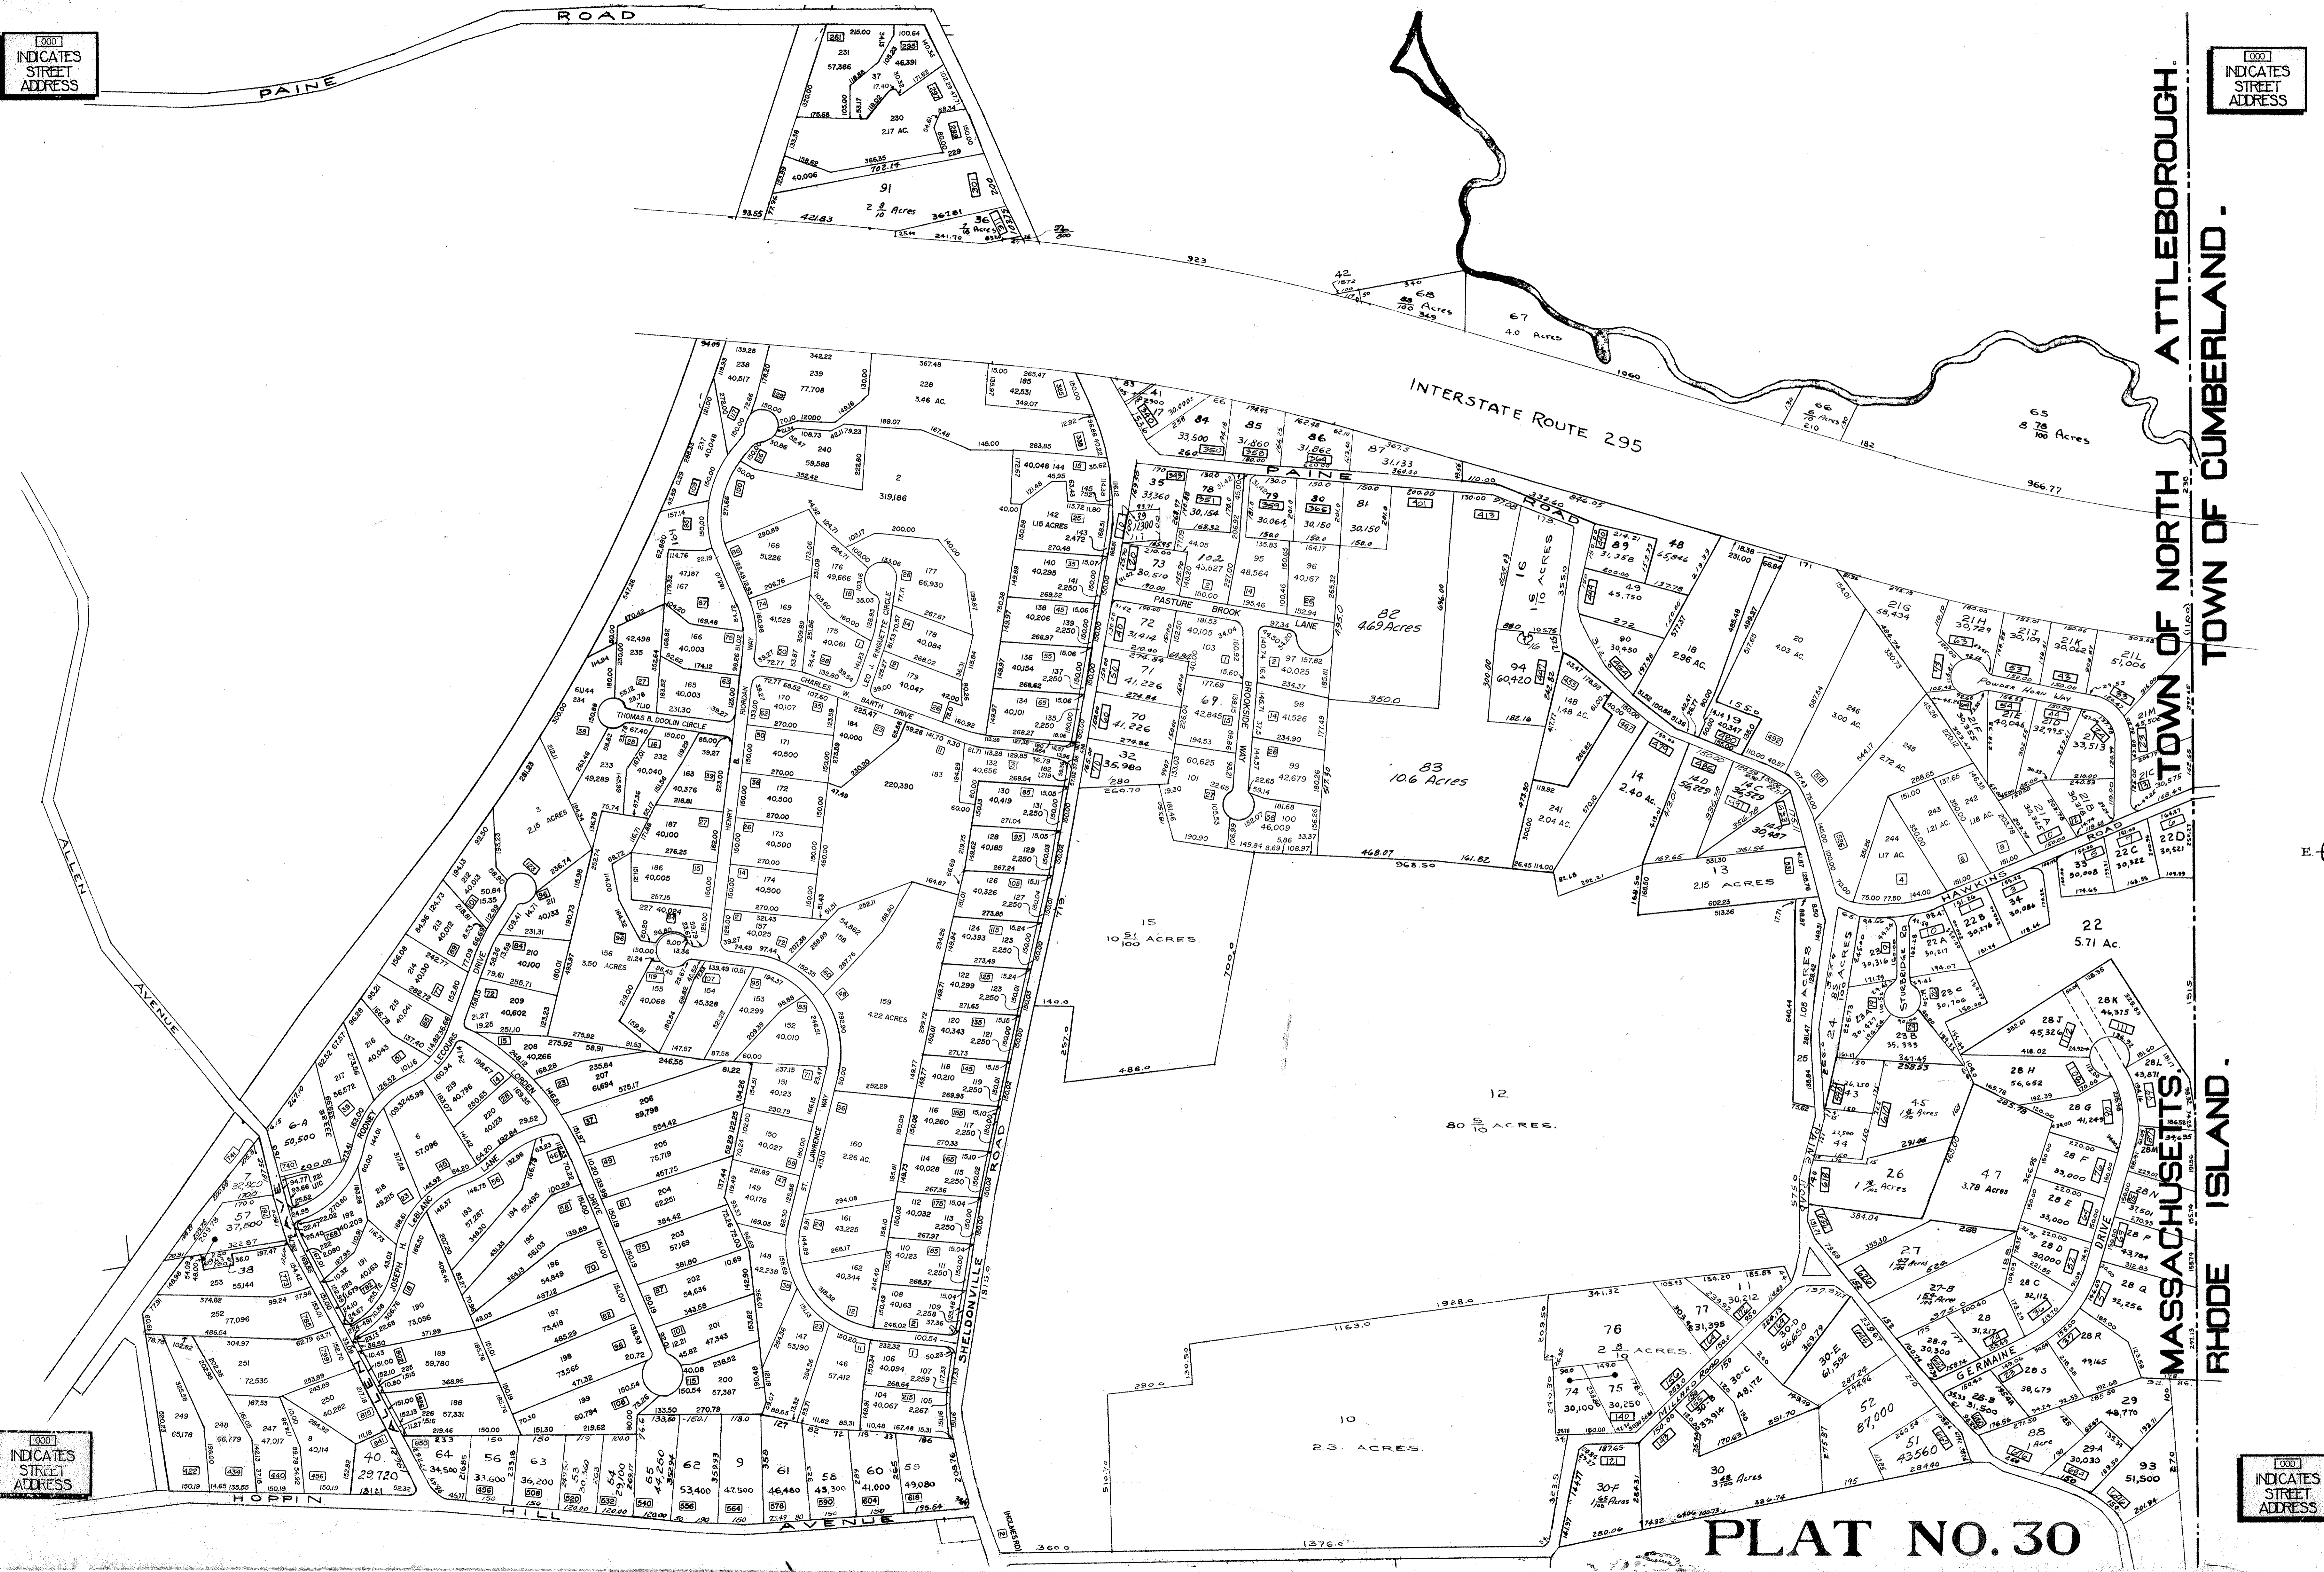

INDICATES STREET ADDRESS

INDICATES STREET ADDRESS

INDICATES STREET ADDRESS

INDICATES STREET ADDRESS

PLAT NO. 30

ATTLEBOROUGH, MASSACHUSETTS

TOWN OF NORTH ATTLEBOROUGH, TOWN OF CUMBERLAND, RHODE ISLAND.