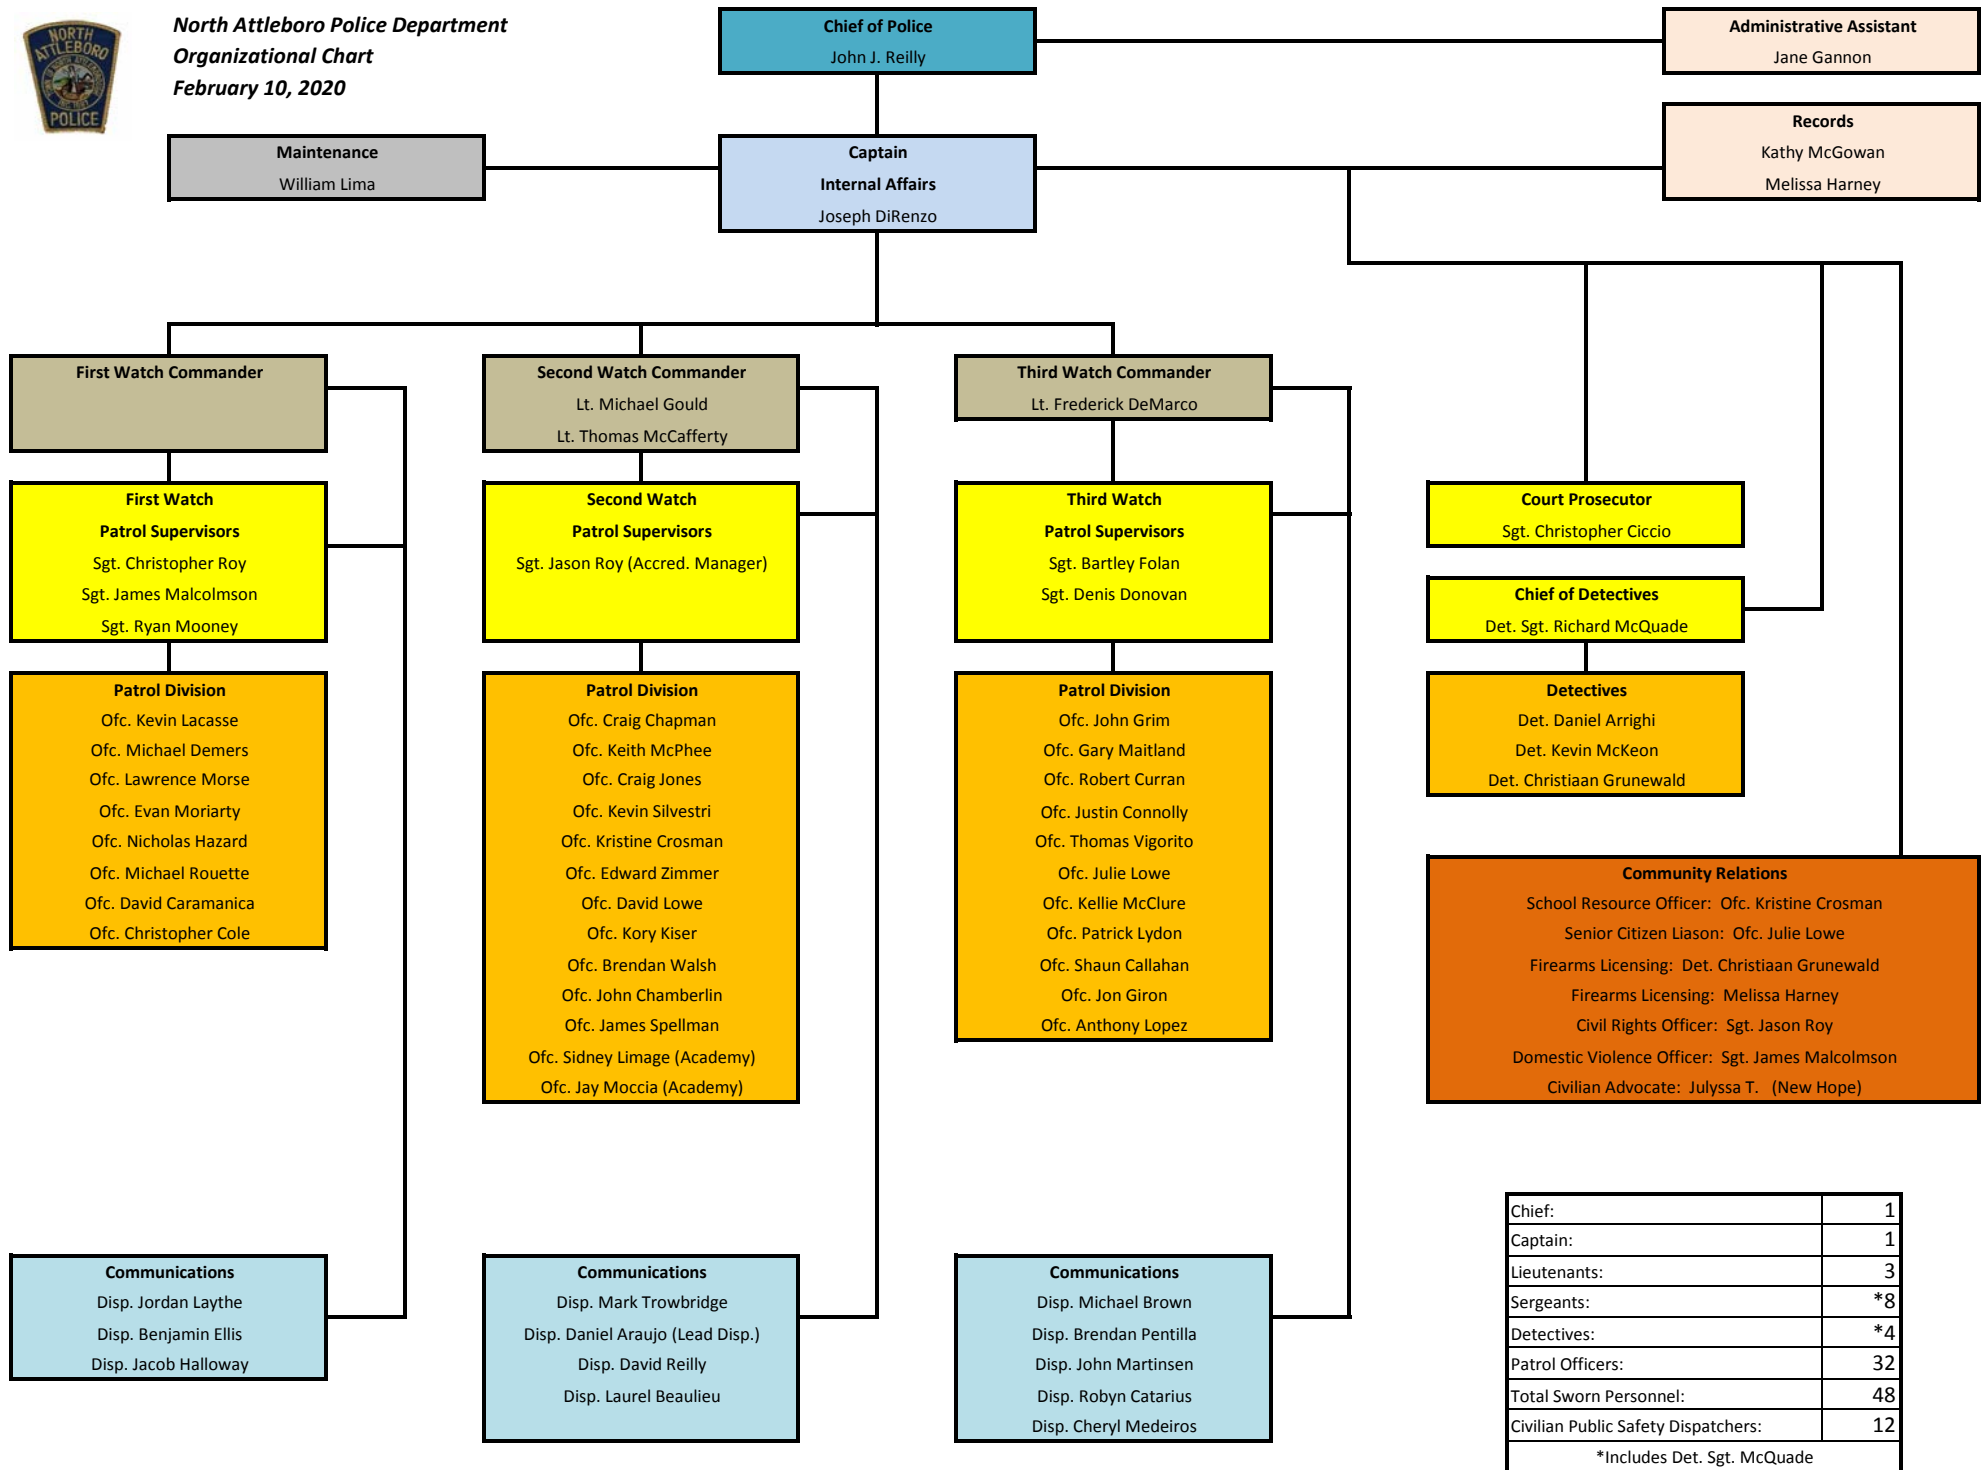

**North Attleboro Police Department**  
**Organizational Chart**  
**February 10, 2020**

Chief:	1
Captain:	1
Lieutenants:	3
Sergeants:	*8
Detectives:	*4
Patrol Officers:	32
Total Sworn Personnel:	48
Civilian Public Safety Dispatchers:	12
*Includes Det. Sgt. McQuade	